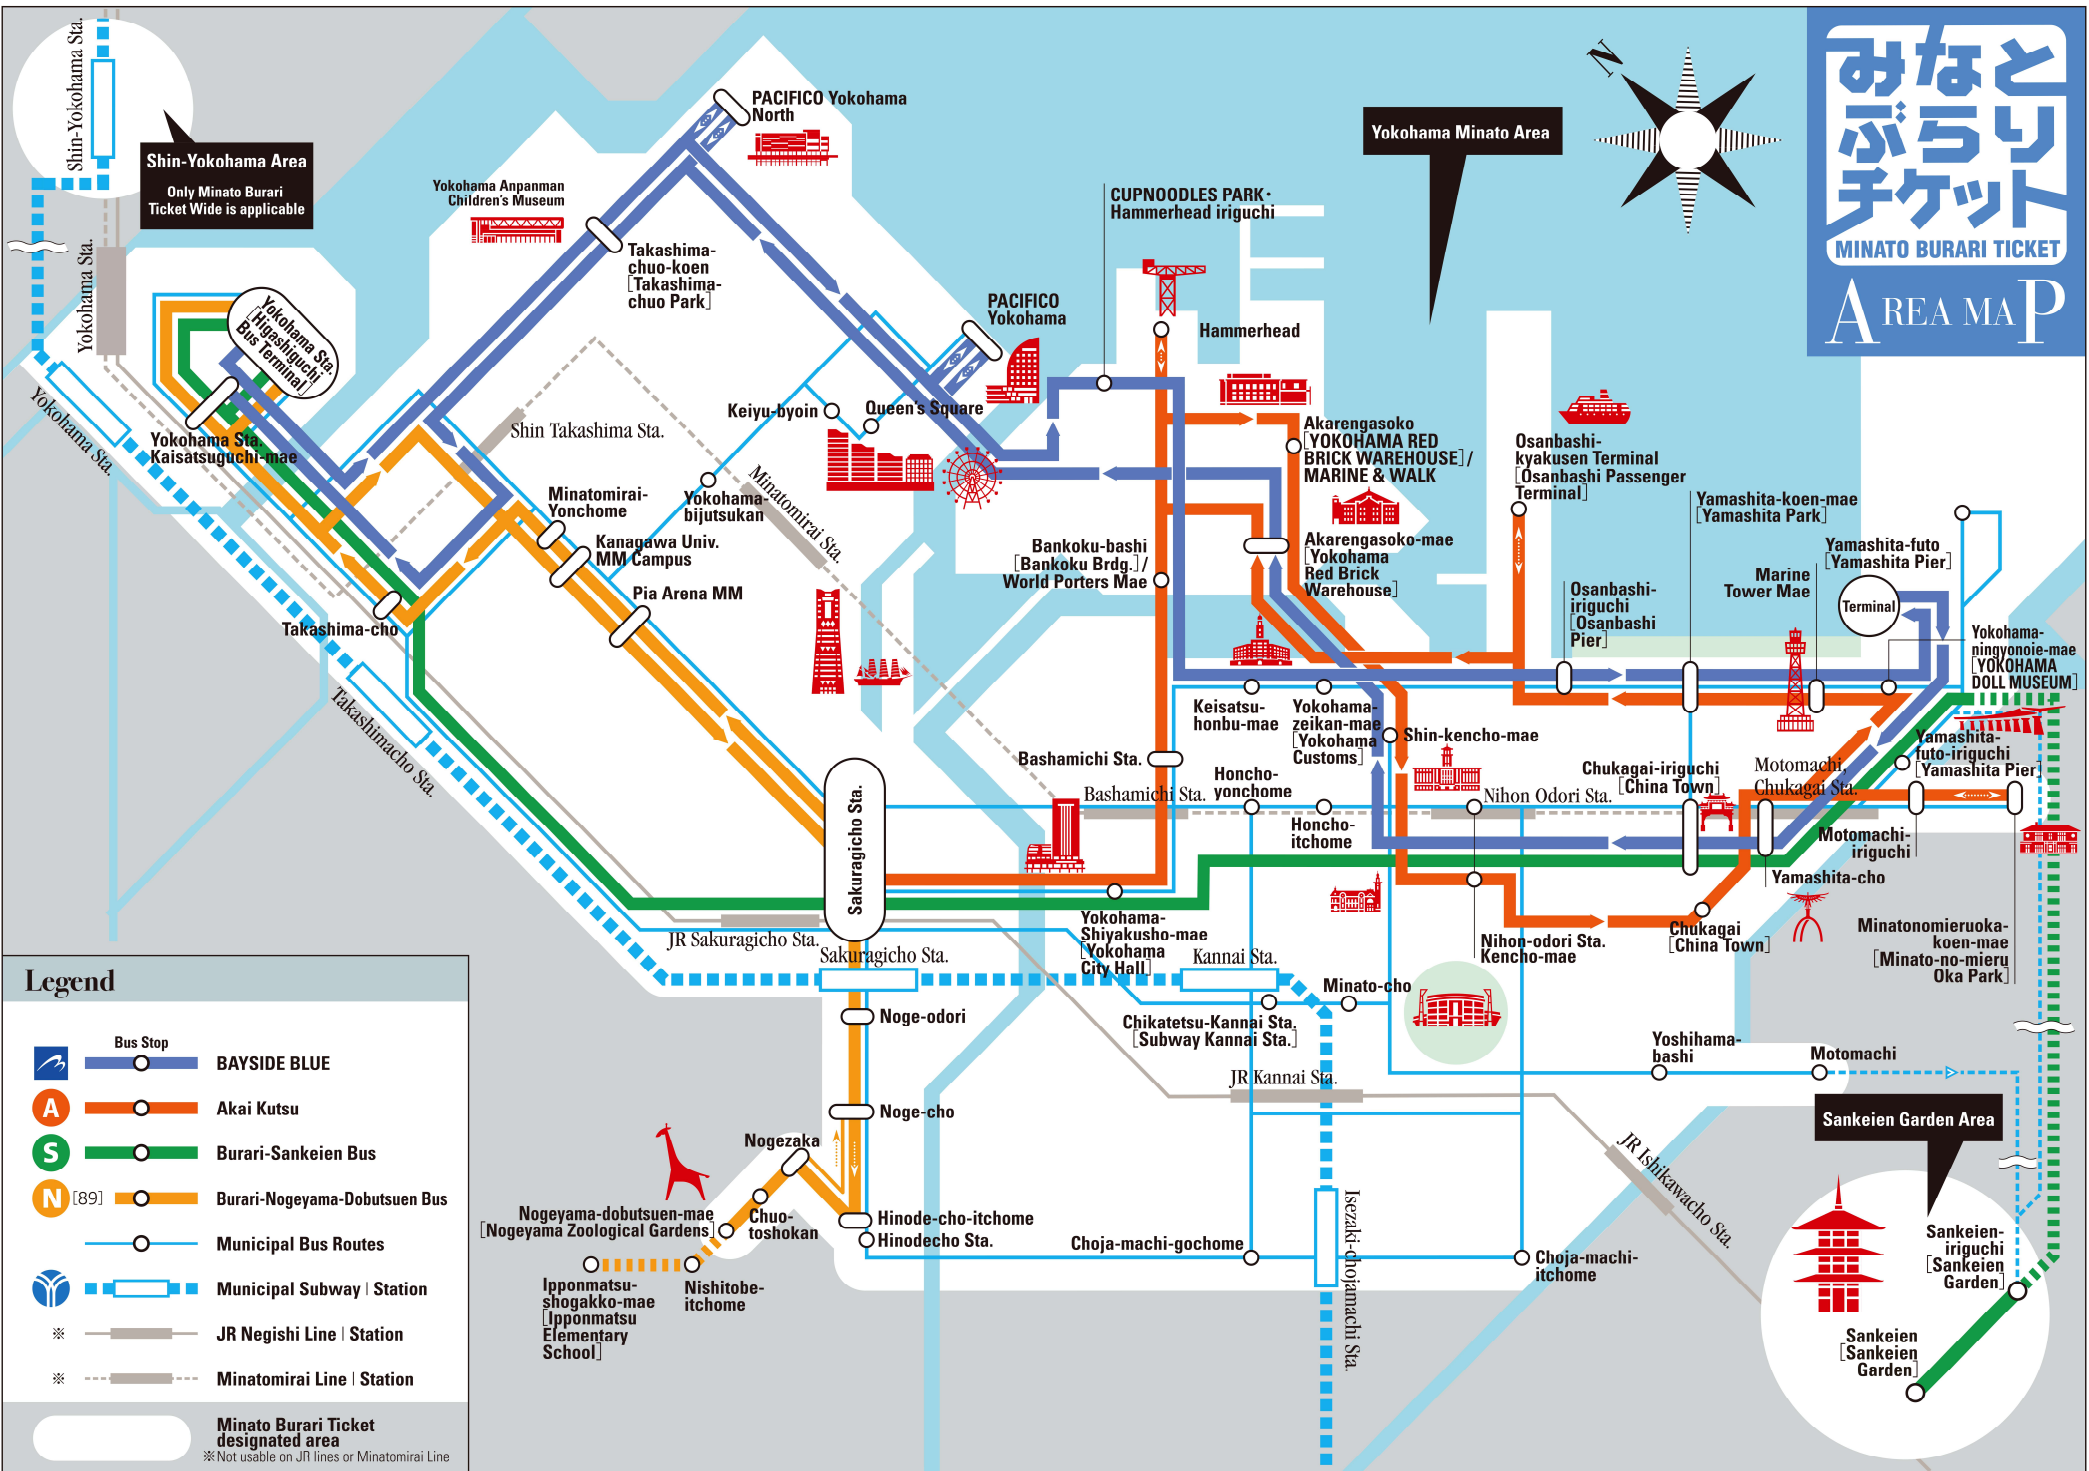

# みなと ぶらり チケット

MINATO BURARI TICKET

## AREA MAP

**Shin-Yokohama Area**  
Only Minato Burari Ticket Wide is applicable

**Yokohama Minato Area**

**Sankeien Garden Area**

**Legend**

- Bus Stop
- BAYSIDE BLUE
- Akai Kutsu
- Burari-Sankeien Bus
- Burari-Nogeyama-Dobutsuen Bus
- Municipal Bus Routes
- Municipal Subway | Station
- JR Negishi Line | Station
- Minatomirai Line | Station
- Minato Burari Ticket designated area

※ Not usable on JR lines or Minatomirai Line