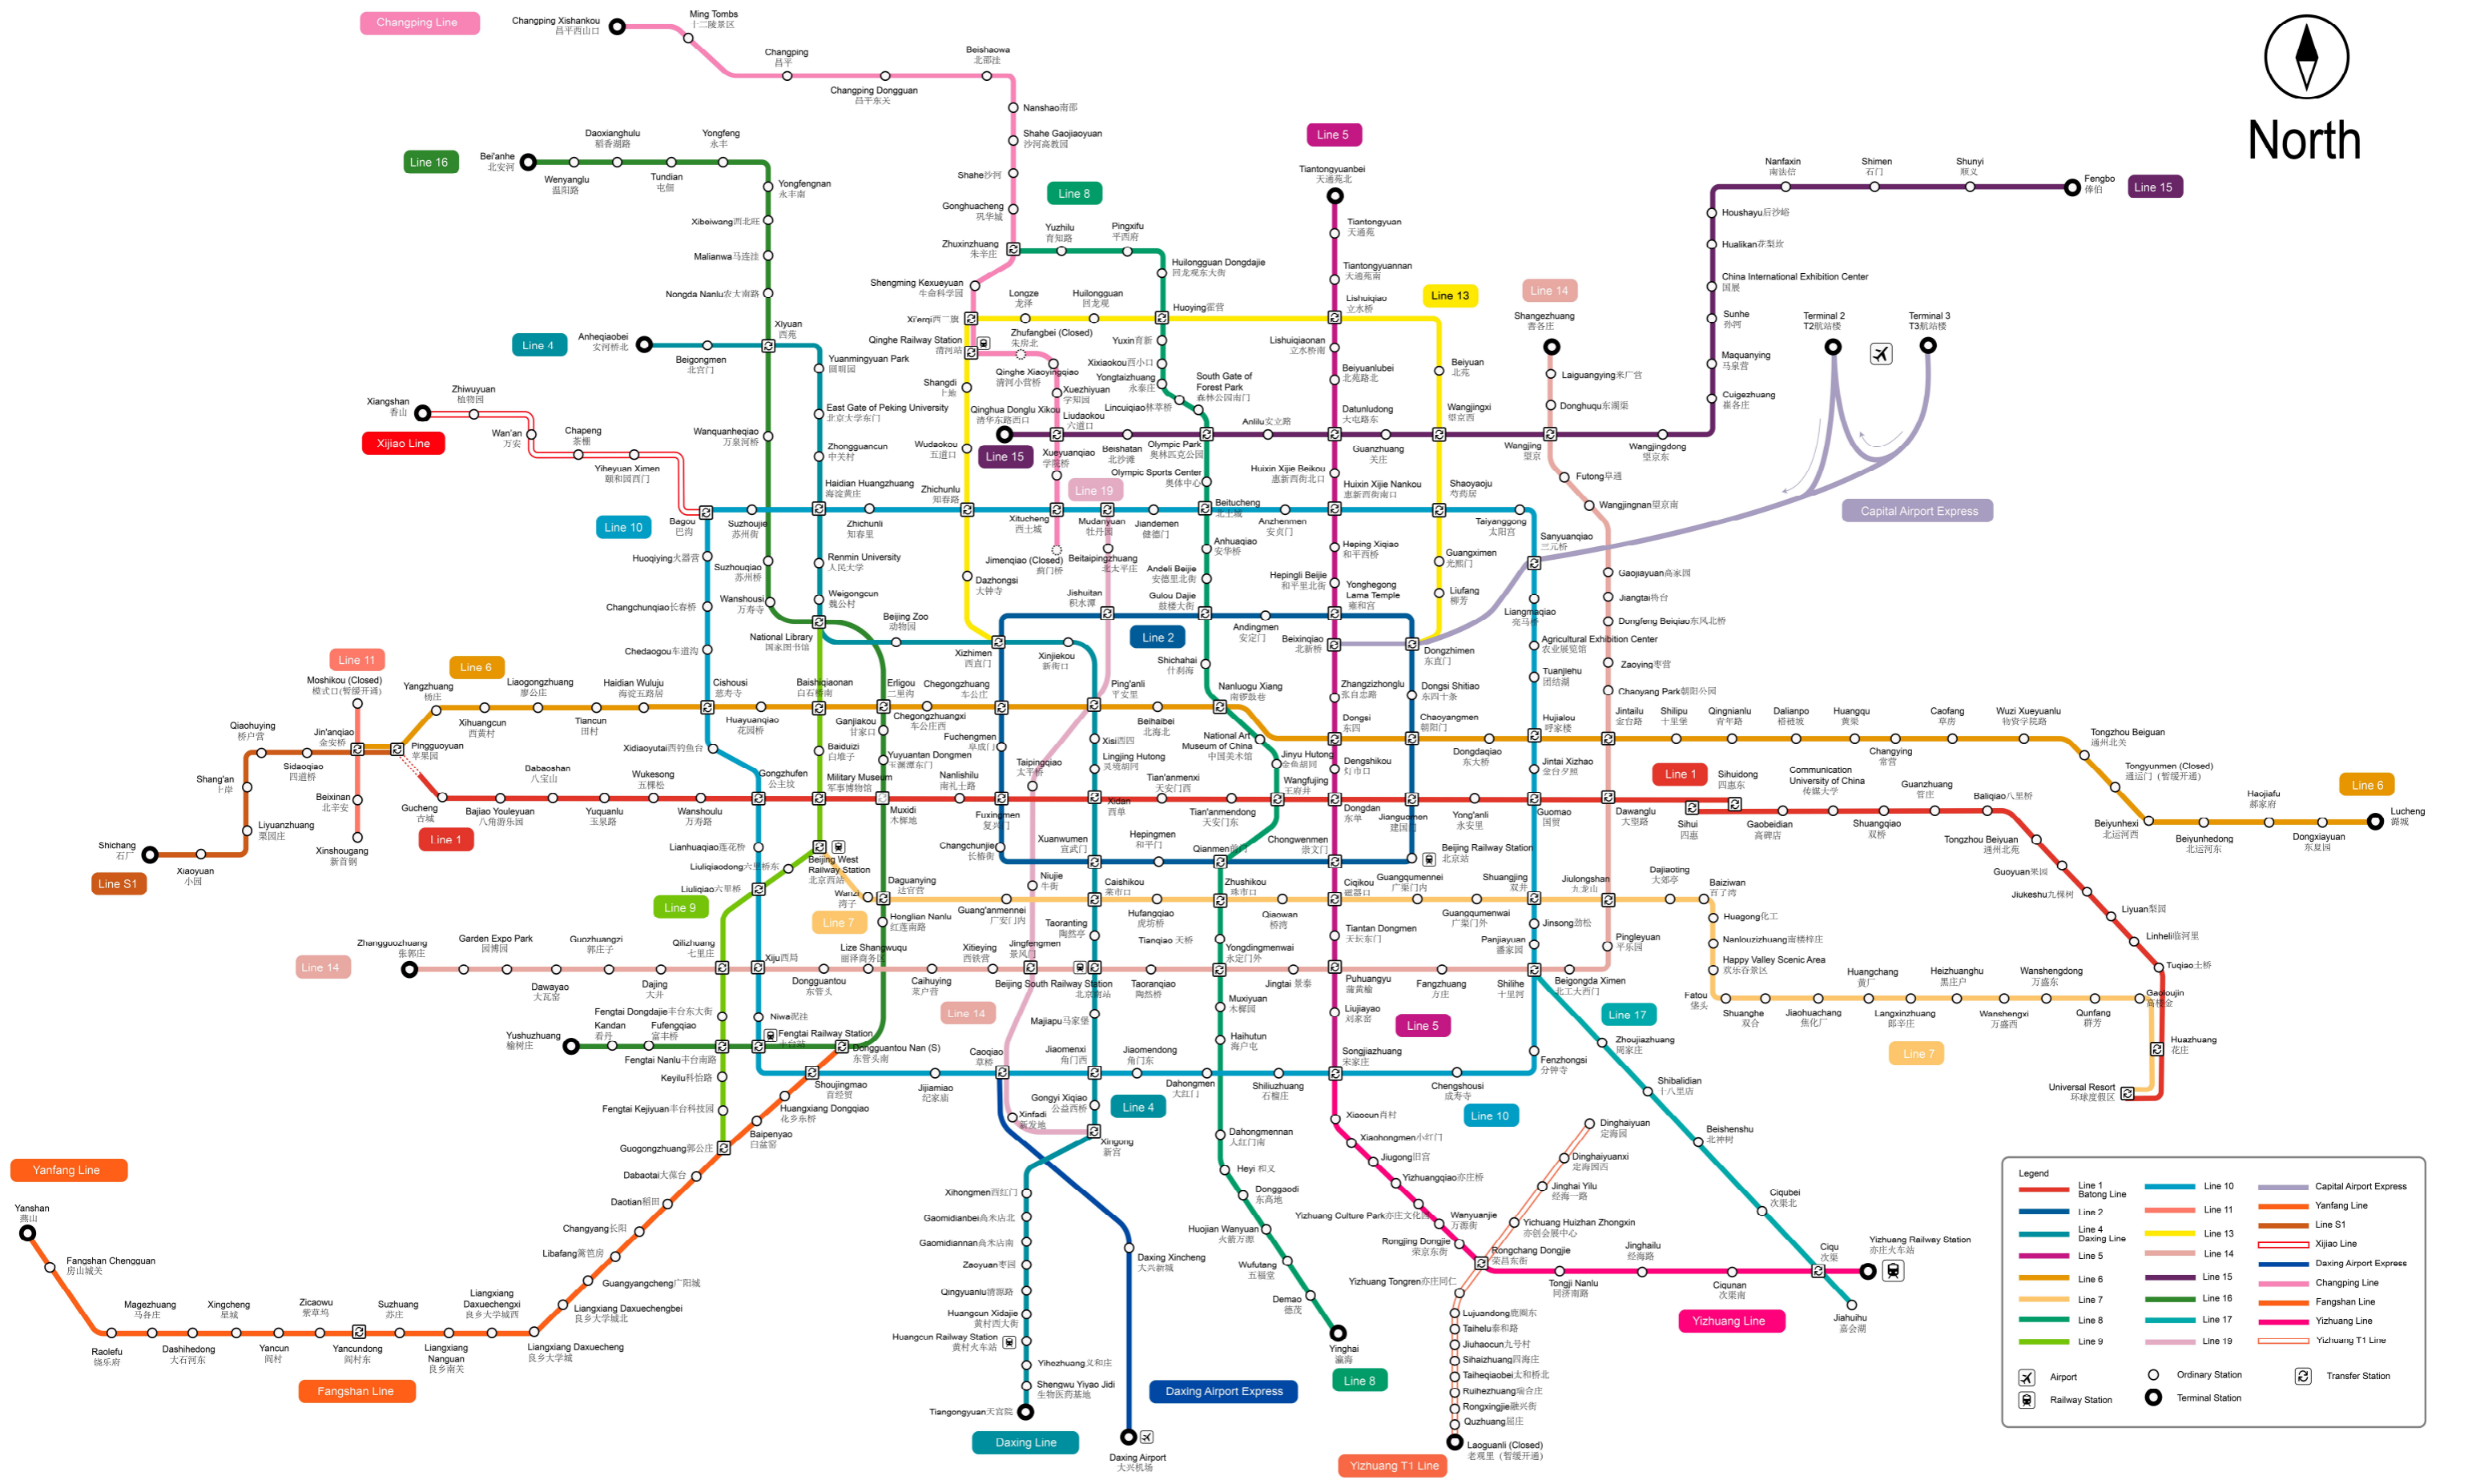

北京地铁 - Beijing Subway Map

Legend		
Line 1	Line 10	Capital Airport Express
Batong Line	Line 11	Yanfang Line
Line 2	Line 13	Line S1
Line 4	Line 14	Xijiao Line
Daxing Line	Line 15	Daxing Airport Express
Line 5	Line 16	Changping Line
Line 6	Line 17	Fangshan Line
Line 7	Line 18	Yizhuang Line
Line 8	Line 19	Yizhuang T1 Line
Line 9		
Airport	Ordinary Station	Transfer Station
Railway Station	Terminal Station	